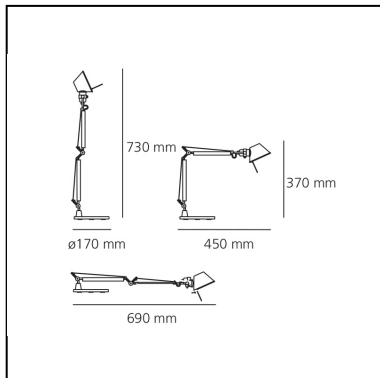

## LUMINAIRE \*

- Watt: **5W**
- Voltage: **220V-240V**
- Delivered lumen output: **267lm**
- Efficiency: **57%**
- Efficacy: **53.33lm/W**
- CRI: **80**

\* Photometric data may vary depending on the source installed. Light measurements are provided in relative form and technical lighting calculations may be updated according to the effective source used.

## DIMENSIONS

- Length: **450 mm**
- Height: **370 mm**
- Base Diameter: **170 mm**
- Max Extension Height: **730 mm**
- Max Extension Length: **690 mm**