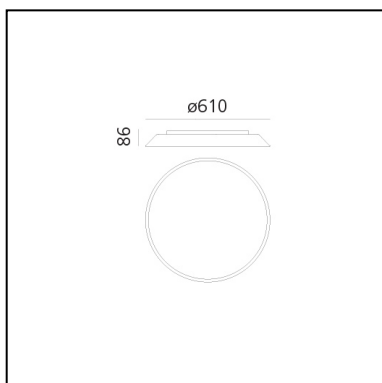

Febe 2700K - Dove grey

Ernesto Gismondi

IP20    Dimmerable: 

LUMINAIRE

- Watt: **30W**
- Voltage: **220-240V**
- Delivered lumen output: **2182lm**
- CCT: **2700K**
- Efficiency: **85%**
- Efficacy: **72.73lm/W**
- CRI: **90**
- Dimmable Typology: **Push**

FEATURES

- Product Code: **0241W20A**
- Colour: **Dove grey**
- Installation: **WallCeiling**
- Material: **Methacrylare, polycarbonate**
- Series: **Design Collection**
- Environment: **Indoor**
- Emission: **Direct**
- design by: **Ernesto Gismondi**

DIMENSIONS

- Width: **86 mm**
- Diameter: **610 mm**
- Glow Wire Test: **750°**

SOURCES INCLUDED

- Category: **Led**
- Number: **4**
- Watt: **6.20W**
- Delivered lumen output: **630lm**
- Color temperature (K): **2700K**
- CRI: **90**
- Color Tolerance: **MacAdam 3SDCM**
- Efficacy: **102lm/W**
- Service Life: **50000-L70**