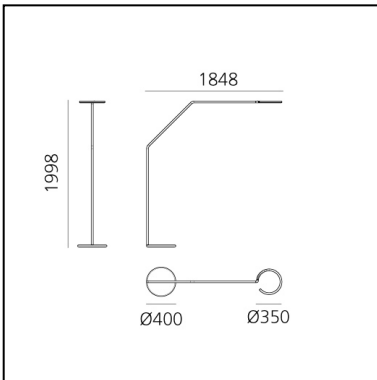

## LUMINAIRE

- Watt: **35W**
- Delivered lumen output: **2639lm**
- CCT: **3000K**
- Efficiency: **48%**
- Efficacy: **75.41lm/W**
- CRI: **90**

## DESCRIPTION

Vine Light is a pure and balanced line that reaches great freedom of movement with only two joints, leaving users free to define their own light with a simple gesture.

An unbroken section, measuring only 16 mm for the small versions and 25 mm for the big ones (floor, wall), shapes the structure and houses all the opto-electronic and mechanical elements.

## DIMENSIONS

- Length: **1848 mm**
- Height: **1998 mm**
- Base Diameter: **400 mm**