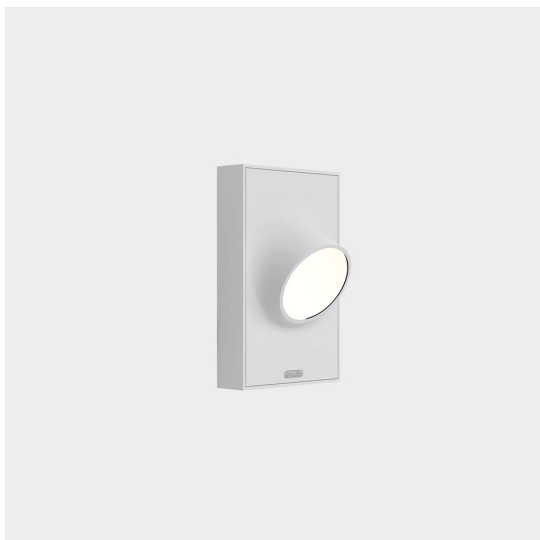

Ciclope Wall Gray/white

Alessandro Pedretti

IP65   

LUMINAIRE

- Power Supply: **Electronic**
- Watt: **6,5W**
- Voltage: **220-240V**
- Delivered lumen output: **383lm**
- CCT: **3000K**
- Efficiency: **64%**
- Efficacy: **63.79lm/W**
- CRI: **90**

DESCRIPTION

Lighting system with diffuse unilateral or bilateral emission, with high-performance LED light sources. Light emission is obtained by the combination of six monochromatic LED light sources, a reflector and an opaline diffuser. Floor, wall or recessed installation. Available in two finishes: light grey and rust painted.

FEATURES

- Product Code: **T081200**
- Colour: **Gray/white**
- Installation: **Wall**
- Material: **Composite technopolymer, polycarbonate, steel, aluminum**
- Series: **Architectural Outdoor**
- Environment: **Outdoor**
- Area contract: **null, Outdoor, Residential**
- Emission: **Direct**
- design by: **Alessandro Pedretti**

DIMENSIONS

- Length: **170 mm**
- Width: **110 mm**
- Height: **270 mm**

SOURCES INCLUDED

- Category: **Led**
- Number: **1**
- Watt: **6,5W**
- Color temperature (K): **3000K**
- CRI: **80**