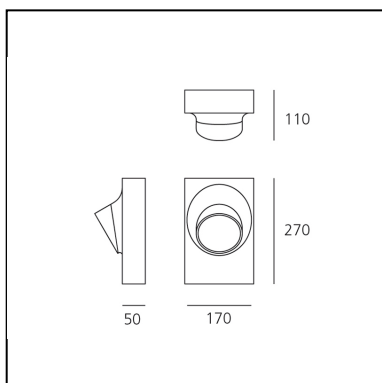

Ciclope Wall Gray/white

Alessandro Pedretti

IP65   

LUMINAIRE

- Power Supply: **Electronic**
- Watt: **6,5W**
- Voltage: **220-240V**
- Delivered lumen output: **383lm**
- CCT: **3000K**
- Efficiency: **64%**
- Efficacy: **63.79lm/W**
- CRI: **90**

FEATURES

- Product Code: **T081200**
- Colour: **Gray/white**
- Installation: **Wall**
- Material: **Composite technopolymer, polycarbonate, steel, aluminum**
- Series: **Architectural Outdoor**
- Environment: **Outdoor**
- Area contract: **null, Outdoor, Residential**
- Emission: **Direct**
- design by: **Alessandro Pedretti**

DIMENSIONS

- Length: **170 mm**
- Width: **110 mm**
- Height: **270 mm**

SOURCES INCLUDED

- Category: **Led**
- Number: **1**
- Watt: **6,5W**
- Color temperature (K): **3000K**
- CRI: **80**