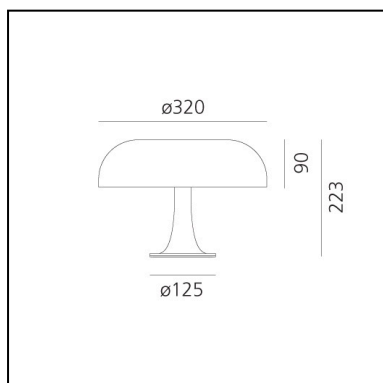

Nessino Special Edition Blue Klein

Giancarlo Mattioli
Gruppo Architetti Urbanisti
Città Nuova

IP20   **EAC**  **CE** 

LUMINAIRE *

– Watt: **20W**

– Voltage: **220V-240V** depending on the source installed.
Light measurements are provided in relative form and technical lighting calculations may be updated according to the effective source used.

FEATURES

- Product Code: **S0039060A06**
- Colour: **Blue Klein**
- Installation: **Table**
- Material: **Technopolymer body and diffuser**
- Series: **Design Collection**
- Environment: **Indoor**
- Emission: **Diffused And Direct**
- design by: **Giancarlo Mattioli, Gruppo Architetti Urbanisti Città Nuova**

DIMENSIONS

- Height: **223 mm**
- Diameter: **320 mm**
- Base Diameter: **125 mm**
- Impact Resistance: **N/D**

SOURCES NOT INCLUDED

- Category: **LED RETROFIT**
- Number: **4**
- Watt: **MAX 6W**
- Socket: **E14**