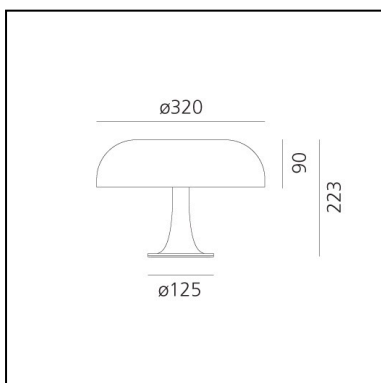

## LUMINAIRE \*

– Watt: **20W**

– Voltage: **220V-240V** depending on the source installed.  
Light measurements are provided in relative form and technical lighting calculations may be updated according to the effective source used.

## FEATURES

- Product Code: **S0039060A08**
- Colour: **Green**
- Installation: **Table**
- Material: **Technopolymer body and diffuser**
- Series: **Design Collection**
- Environment: **Indoor**
- Emission: **Diffused And Direct**
- design by: **Giancarlo Mattioli, Gruppo Architetti Urbanisti Città Nuova**

## DIMENSIONS

- Height: **223 mm**
- Diameter: **320 mm**
- Base Diameter: **125 mm**
- Impact Resistance: **N/D**

## SOURCES NOT INCLUDED

- Category: **LED RETROFIT**
- Number: **4**
- Watt: **MAX 6W**
- Socket: **E14**