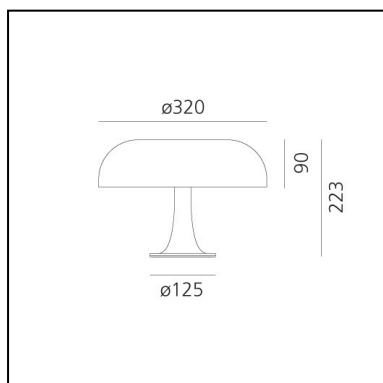

Nessino Special Edition Light Blue

Giancarlo Mattioli
Gruppo Architetti Urbanisti
Città Nuova

IP20   **EAC**   

LUMINAIRE *

– Watt: **20W**

– Voltage: **220V-240V** depending on the source installed.
Light measurements are provided in relative form and technical lighting calculations may be updated according to the effective source used.

FEATURES

- Product Code: **S0039060A07**
- Colour: **Light Blue**
- Installation: **Table**
- Material: **Technopolymer body and diffuser**
- Series: **Design Collection**
- Environment: **Indoor**
- Emission: **Diffused And Direct**
- design by: **Giancarlo Mattioli, Gruppo Architetti Urbanisti Città Nuova**

DIMENSIONS

- Height: **223 mm**
- Diameter: **320 mm**
- Base Diameter: **125 mm**
- Impact Resistance: **N/D**

SOURCES NOT INCLUDED

- Category: **LED RETROFIT**
- Number: **4**
- Watt: **MAX 6W**
- Socket: **E14**