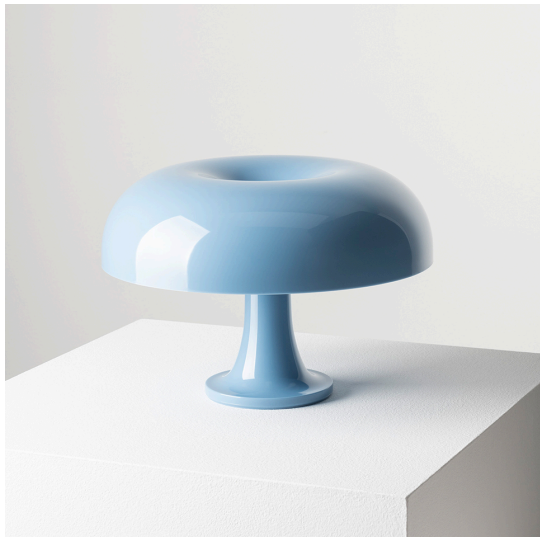

Nessino Special Edition Light Blue

Giancarlo Mattioli
Gruppo Architetti Urbanisti
Città Nuova

IP20   **EAC**   

LUMINAIRE *

– Watt: **20W**

– Voltage: **220V-240V** depending on the source installed.
Light measurements are provided in relative form and technical lighting calculations may be updated according to the effective source used.

DESCRIPTION

Nessino is an icon of Italian design from the '60s, a decade that heralded the conquest of modernity in which design redefined the domestic landscape through the first uses of plastics. Innovative and democratic, its expressive form inspired by nature interprets and challenges industrial manufacturing technology.

FEATURES

- Product Code: **S0039060A07**
- Colour: **Light Blue**
- Installation: **Table**
- Material: **Technopolymer body and diffuser**
- Series: **Design Collection**
- Environment: **Indoor**
- Emission: **Diffused And Direct**
- design by: **Giancarlo Mattioli, Gruppo Architetti Urbanisti Città Nuova**

DIMENSIONS

- Height: **223 mm**
- Diameter: **320 mm**
- Base Diameter: **125 mm**
- Impact Resistance: **N/D**

SOURCES NOT INCLUDED

- Category: **LED RETROFIT**
- Number: **4**
- Watt: **MAX 6W**
- Socket: **E14**