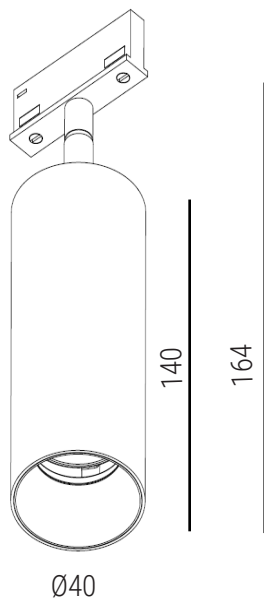

## Designline Tube Slim Spot Datasheet

### Designline Tube Slim Spot 2700K

8.8W LED. Dimmable. 230V. 2700K. 735lm. (713lm. in black). CRI90+. 50.000h. IP20. BA33°. Aluminium. Extra front ring included.

8,8W LED. Dæmpbar. 230V. 2700K. 735lm. (713lm. i sort). CRI90+. 50.000t. IP20. BA33°. Aluminium. Ekstra frontring medfølger.

### Designline Tube Slim Spot 3000K

8.8W LED. Dimmable. 230V. 3000K. 782lm. (755lm in black). CRI90+. 50.000h. IP20. BA33°. Aluminium. Extra front ring included.

8,8W LED. Dæmpbar. 230V. 3000K. 782lm. (755lm i sort). CRI90+. 50.000t. IP20. BA33°. Aluminium. Ekstra frontring medfølger.