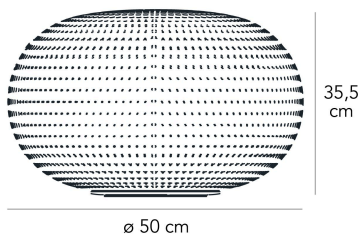

PRODUCT NAME

BIANCA LARGE

SKU

F430810150BINE

MATERIAL

glass, metal

MADE IN

IT

COLOUR

white

ALIMENTATION CABLE

Transparent

GROUP TENSION

Bulb

DIMMER

Not dimmable

ENERGY CLASS

A → G

TENSION

NE

LIGHT SOURCE

1x max 116W E27

CERTIFICATIONS

CEIP20 Classe II