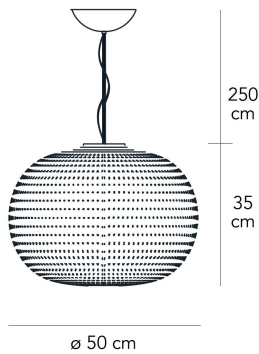

## BIANCA LARGE

Matti Klenell, 2015

Bianca is a family of luminaires with the decoration on the diffuser surface features an orderly series of shallow delicate grooves etched into the white glass, yielding an effect resembling small footprints on fresh snow. Mouth blown, belt sanded and dipped in acid to obtain the distinctive 'silk effect' typical of fine glassware, Bianca diffusers are available in three different diameters.

Suspension lamp with diffused and dimmable light. Milk-white diffuser made of blown glass with satin-finish. Steel suspension cable. Transparent power cable. Painted polycarbonate ceiling rose. Bulb not included.