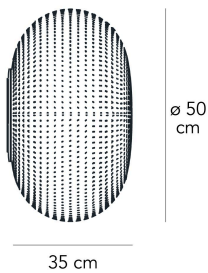

## BIANCA LARGE

Matti Klenell, 2015

Bianca is a family of luminaires with the decoration on the diffuser surface features an orderly series of shallow delicate grooves etched into the white glass, yielding an effect resembling small footprints on fresh snow. Mouth blown, belt sanded and dipped in acid to obtain the distinctive 'silk effect' typical of fine glassware, Bianca diffusers are available in three different diameters.

Wall lamp with indirect light dimmable. Milk-white diffuser made of blown glass with satin-finish. Painted metal frame. Bulb not included.

**PRODUCT NAME**  
BIANCA LARGE

**SKU**  
F432870150BINE

**MATERIAL**  
glass, metal