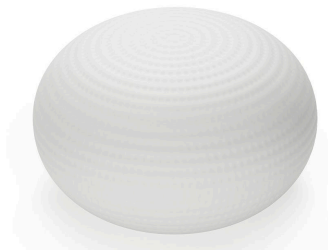

## BIANCA MEDIUM

Matti Klenell, 2015

Bianca is a family of luminaires with the decoration on the diffuser surface features an orderly series of shallow delicate grooves etched into the white glass, yielding an effect resembling small footprints on fresh snow. Mouth blown, belt sanded and dipped in acid to obtain the distinctive 'silk effect' typical of fine glassware, Bianca diffusers are available in three different diameters.

Table lamp with diffused and not dimmable light. Milk-white diffuser made of blown glass with satin-finish. Painted metal frame. Transparent power cable, plug and switch. European two-pole plug. Bulb not included.

**PRODUCT NAME**  
BIANCA MEDIUM

**SKU**  
F430805150BINE

**MATERIAL**  
glass, metal

**MADE IN**  
IT

**COLOUR**  
white

**ALIMENTATION CABLE**  
Transparent

**GROUP TENSION**  
Bulb

**DIMMER**  
Not dimmable