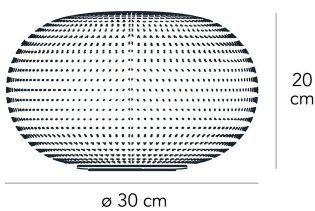

PRODUCT NAME
BIANCA MEDIUM

SKU
F430805150BINE

MATERIAL
glass, metal

MADE IN
IT

COLOUR
white

ALIMENTATION CABLE
Transparent

GROUP TENSION
Bulb

DIMMER
Not dimmable

ENERGY CLASS
A → G

TENSION
NE

LIGHT SOURCE
1x max 46W E27

CERTIFICATIONS
CEIP20 Classe II