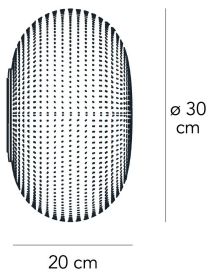

BIANCA MEDIUM

Matti Klenell, 2015

Bianca is a family of luminaires with the decoration on the diffuser surface features an orderly series of shallow delicate grooves etched into the white glass, yielding an effect resembling small footprints on fresh snow. Mouth blown, belt sanded and dipped in acid to obtain the distinctive 'silk effect' typical of fine glassware, Bianca diffusers are available in three different diameters.

Wall lamp with indirect light dimmable. Milk-white diffuser made of blown glass with satin-finish. Painted metal frame. Integrated led.

PRODUCT NAME
BIANCA MEDIUM

SKU
F432865150BINE

MATERIAL
glass, metal