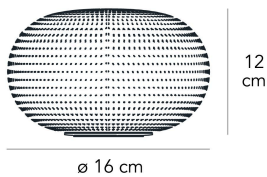

PRODUCT NAME
BIANCA SMALL

SKU
F430800150BINE

MATERIAL
glass, metal

MADE IN
IT

COLOUR
white

ALIMENTATION CABLE
Transparent

GROUP TENSION
Bulb

DIMMER
Not dimmable

ENERGY CLASS
A → G

TENSION
NE

LIGHT SOURCE
1x max 30W G9

CERTIFICATIONS
CEIP20 Classe II