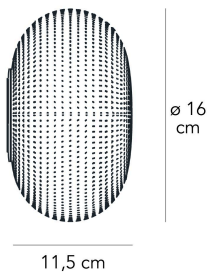

BIANCA SMALL

Matti Klenell, 2015

Bianca is a family of luminaires with the decoration on the diffuser surface features an orderly series of shallow delicate grooves etched into the white glass, yielding an effect resembling small footprints on fresh snow. Mouth blown, belt sanded and dipped in acid to obtain the distinctive 'silk effect' typical of fine glassware, Bianca diffusers are available in three different diameters.

Wall lamp with indirect light dimmable. Milk-white diffuser made of blown glass with satin-finish. Painted metal frame. Bulb not included.

PRODUCT NAME
BIANCA SMALL

SKU
F432860150BINE

MATERIAL
glass, metal