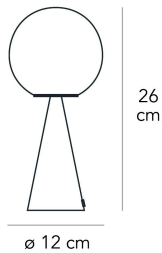

BILIA MINI

Gio Ponti, 1932

Nothing more than a sphere, set in an apparently impossible feat of balance, upon a cone that serves as the base. One of Gio Ponti's many compositional magic tricks, designed in 1932. The counterbalancing of two elementary geometric forms results in an original, perfectly proportioned object. An unpretentious composition, enriched by the extraordinary balance of its proportions and the stylish discretion of non-reflective materials. The light is diffused and valorized by the geometrical simplicity of the design. In designing Bilia, Gio Ponti imagined a smaller version in a range of "spray colours". From those handwritten notes of the original project, FontanaArte presents Bilia Mini in new breathtaking chromatic variations.

Table lamp with diffused light not dimmable. Painted metal frame. Diffuser made of white blown glass with satin-finish. Transparent power cable, plug and switch. European two-pole plug. Bulb not included.