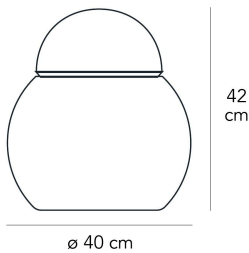

Table lamp with diffused light not dimmable. Diffusers made of glossy white blown glass. Black power cable, plug and switch. European two-pole plug. Bulb not included.

PRODUCT NAME

DARUMA LARGE

SKU

F502810100BINE