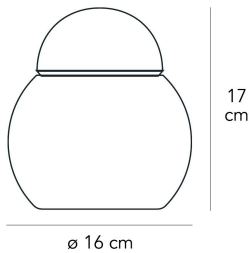

Table lamp with diffused light not dimmable. Diffusers made of glossy white blown glass. Black power cable, plug and switch. European two-pole plug. Bulb not included.

**PRODUCT NAME**  
DARUMA SMALL

**SKU**  
F502800100BINE