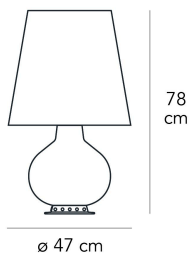

Table lamp with diffused/indirect light, not dimmable, with triple light controls. The triple light control allows to illuminate the base, the top and bottom separately. Painted metal frame. Diffuser and base made of satined blown glass. Black power cable, plug and switch. European two-pole plug. Bulb not included.