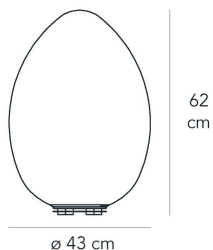

PRODUCT NAME

UOVO OUTDOOR

SKU

F264613370BINE

MATERIAL

polyethylene

MADE IN

IT

COLOUR

white

ALIMENTATION CABLE

Black

GROUP TENSION

Bulb

TENSION

NE

ENERGY CLASS

A

CERTIFICATIONS

LIGHT SOURCE

LED 1×max 30W E27