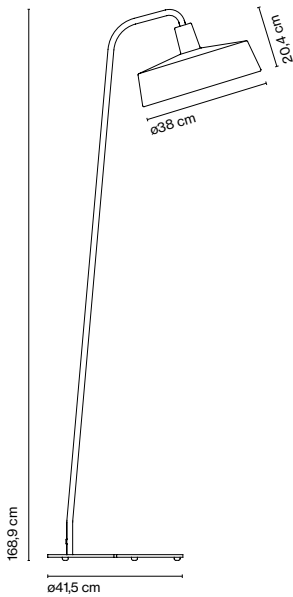

Soho 38 P

Dimmer Casambi IP65

ABS case with powder-coated aluminum trim. Bluetooth smart wireless trailing edge dimmer that adjusts light intensity or switches the lamp ON/OFF. Available in Android or iOS with the app Casambi.

Soho 38 P

Light Source:
LED SMD 700mA 8,2W
2700K CRI90 913lm

Luminaire:
220 - 240 VAC TRIAC 9,89W

LED included

Black electrical cord.

Shade in rotary moulded polyethylene. Methacrylate opal diffuser. Metal support lacquered in black with stainless anti-oxidant cataphoresis treatment for outdoor.

- White
- Stone Grey
- Black
- Sky blue

IP44

Dimmable

- [Download](#) Assembly Instructions
- [Download](#) Photometric Data
- [Download](#) 2D
- [Download](#) 3D