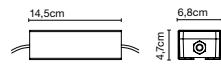

Dimmer Casambi IP65

ABS case with powder-coated aluminum trim. Bluetooth smart wireless trailing edge dimmer that adjusts light intensity or switches the lamp ON/OFF. Available in Android or iOS with the app Casambi.

Soho 38 P

Light Source:
LED SMD 700mA 8,2W
2700K CRI90 913lm

Luminaire:
220 - 240 VAC TRIAC 9,89W

LED included

Black electrical cord.

Shade in rotary moulded polyethylene. Methacrylate opal diffuser. Metal support lacquered in black with stainless anti-oxidant cataphoresis treatment for outdoor.

- White
- Stone Grey
- Black
- Sky blue

IP44

Dimmable