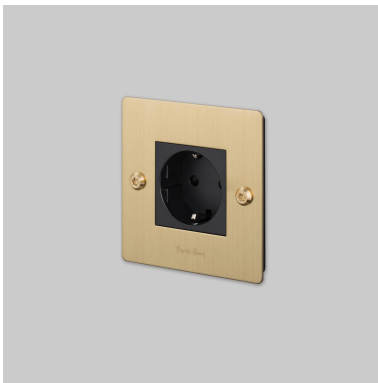

**1G SOCKET /
SCHUKO TYPE F /
LINEAR / WITH**

ACTION: POWER OUTLET

KNURL: LINEAR

RANGE: POWER OUTLETS

A power outlet finished with a solid metal flat plate and our signature coin or Linear torx screws. Available in five different finishes, they can be used in combination with our matching dimmers and toggle switches.

SPECIFICATIONS

Solid metal socket plate with one Schuko Socket, in our signature white, steel, brass, smoked bronze and black finishes.

Module Code: CSM-021896/ CSM-141904 (1 per unit)

Style: Schuko Socket Type F

For indoor use only.

This piece features a 6.5mm shadow gap when installed.

*For white products, module is finished in white.

For all other finishes (steel, brass, smoked bronze, black), module is finished in black.

FINISH & SKU NUMBERS

sku:	finish:	size:
CSC-024186	● black	1G
CSC-054187	● brass	1G
CSC-454188	● smoked bronze	1G
CSC-074189	● steel	1G
CSC-144190	● white	1G

INCLUDED

- 1 x Wall Plate
- 1 x Schuko Socket Module
- 1 x Torx Cap Kit