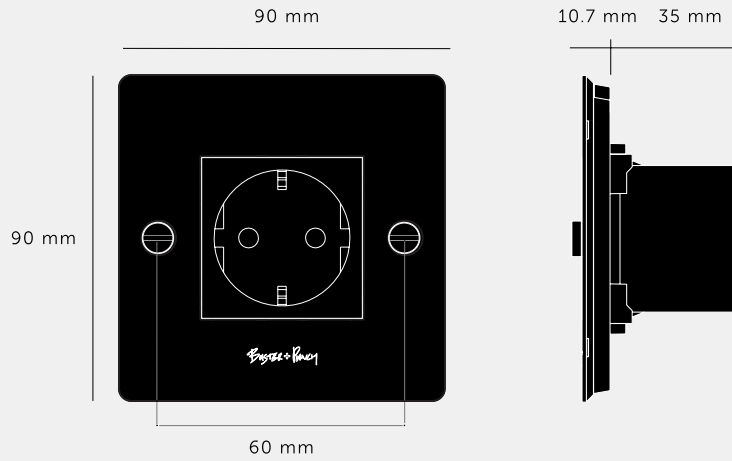

**1G SOCKET /
SCHUKO TYPE F /
LINEAR / WITH**

ACTION: POWER OUTLET

KNURL: LINEAR

RANGE: POWER OUTLETS

A power outlet finished with a solid metal flat plate and our signature coin or Linear torx screws. Available in five different finishes, they can be used in combination with our matching dimmers and toggle switches.

SPECIFICATIONS

Solid metal socket plate with one Schuko Socket, in our signature white, steel, brass, smoked bronze and black finishes.

Module Code: CSM-021896/ CSM-141904 (1 per unit)

Style: Schuko Socket Type F

For indoor use only.

This piece features a 6.5mm shadow gap when installed.

*For white products, module is finished in white.

For all other finishes (steel, brass, smoked bronze, black), module is finished in black.