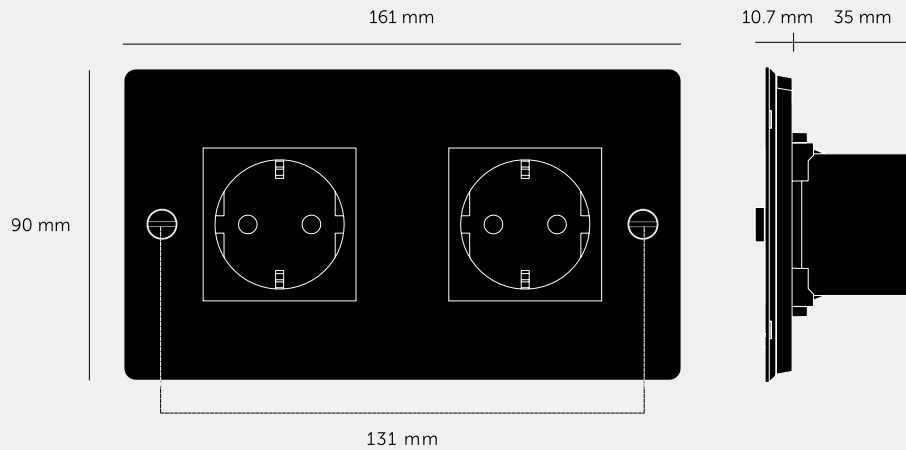

SPECIFICATIONS

Solid metal socket plate with two Schuko Sockets, in our signature white, steel, brass, smoked bronze and black finishes.

Module Code: CSM-021896/ CSM-141904 (2 per unit)

Style: Schuko Socket Type F

Outlet: 250 V ~ / 50-60 Hz / 16A

Certified for use in Europe and EAEU: CE / EAC

Compatible with European standard electricity backboxes. See dimensions of chosen module for required backbox depth. Backbox must be flush mounted.

For indoor use only.

This piece features a 6.5mm shadow gap when installed.

*For white products, module is finished in white.

For all other finishes (steel, brass, smoked bronze, black), module is finished in black.

FINISH & SKU NUMBERS

---

sku:	finish:	size:
CSK-023440	● black	2G
CSK-053442	● brass	2G
CSK-453446	● smoked bronze	2G
CSK-073444	● steel	2G
CSK-143448	● white	2G

INCLUDED

---

1 x 2G Wall Plate
2 x Schuko Socket Modules
2 x Coin Caps

PLEASE NOTE

DISCLAIMER: Always consult a trade professional when installing this product. Buster + Punch is not responsible for the usage or feasibility of installation requirements. This product is not suitable for damp or wet environments.

CARE INSTRUCTIONS

Wipe with a dry lint free cloth with no loose hairs, avoid using any chemicals. Please note that finishes may age naturally with time and regular use.