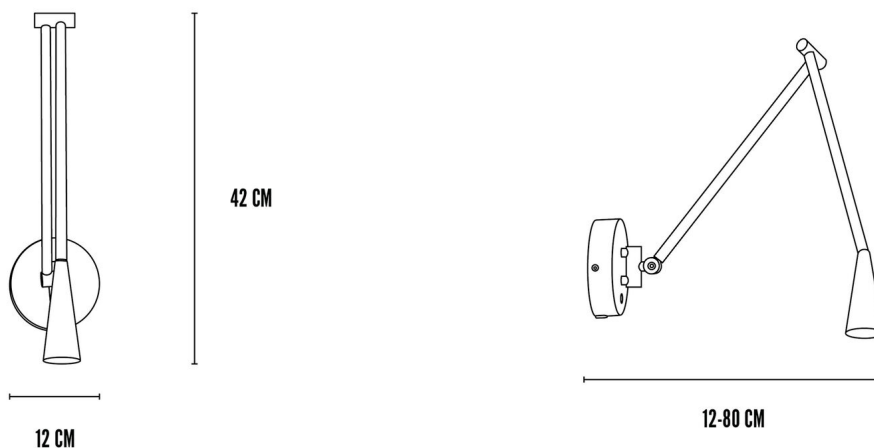

Logistics

EAN number	4251501415084	Package - CBM	0.005
Package height in cm	44.00	Package - Weight KG	4.500
Package width in cm	10.00	Tariff Code No	9405199090
Package length in cm	12.00	Country of origin	China
		Quantity of Inner Boxes	4

Snake Wall Lamp - Brass

Product

Materials	Hand Brushed Plated Aluminium	Light Source	G9
Item Height in cm	42	Lighting Certification	CE-Certificate
Item width in cm	12	Cable Length	None
Item length in cm	12	Max Watt (W)	8
Net weight in kg	3	Socket	G9 x 1 - 230V
Ceiling Cup Size	N/A	IP Rating	20