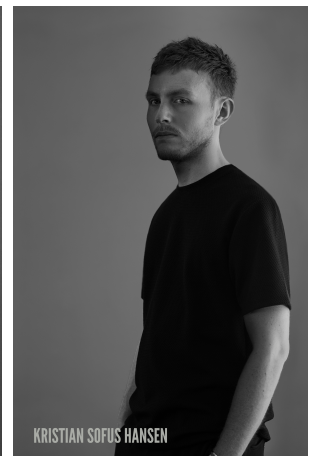

Designer Description

Tommy Hyldahl and Kristian Sofus Hansen intertwine their distinct sensibilities to create designs where storytelling, materiality, and timeless form meet in quiet harmony.

With a background in fashion, Tommy brings an intuitive eye for trends, colors, and textures. His process is one of layering histories, blending details and references from past design periods and reimagining them into something fresh and contemporary. Each collection unfolds as a narrative, evolving from concept to creation, with every element contributing to a greater story.

Kristian, who has lived and studied in Japan, seeks to unite Japanese aesthetics with Danish design, creating a characteristic twist on simplicity itself. His work is defined by the search for subtle, original details that elevate each piece with a unique signature. Drawing inspiration from art and sculpture, his creative process unfolds in new and exciting ways, always striving to craft designs that are both functional and timeless.

Together, they craft design that transcends time, poetic yet practical, expressive yet enduring.